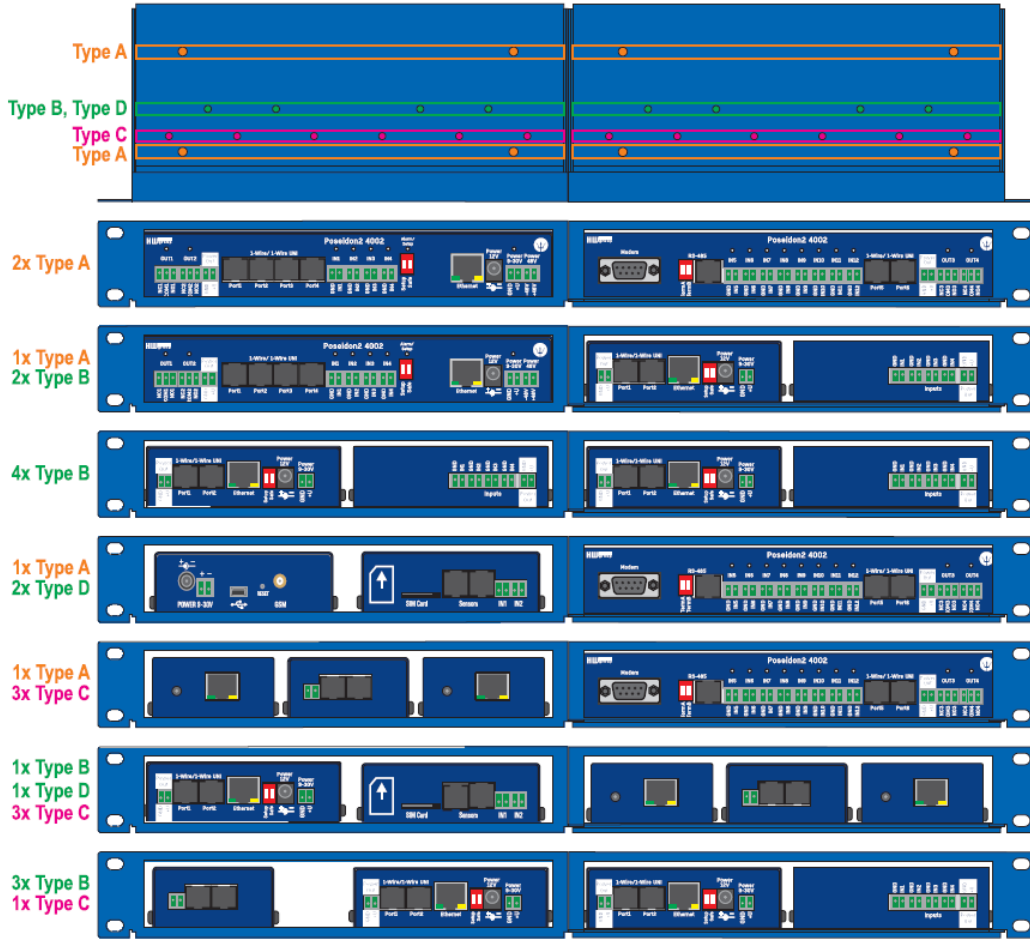

Rack Shelf 1U

Profile and accessories for two or more devices installed to 19" 1U cabinet position.

Install 2x Poseidon2 4xxx or/and HWg-SMS-GW2 to 19" cabinet. You can also install combination of Poseidon2, Porbox2, I/O controller2, PortStore5, and HWg-WLD products.

GSM gateway & GSM modem options

Package Content

1x Left part
1x Right part

15x M3x6 4x M4x6

4x Rack Mount set

Shelf mounting

3x Screw M3x6

Device mounting

2x screw M4x6

2x screw M4x6

Devices	Type
Poseidon2 3266	B
Poseidon2 3268	B
Poseidon2 4002	A
HWg-SMS-GW	A
I/O Controller2	B
PortBox2	B
PortStore5	B
HWg-WLD	C
HWg-SH4	B
HWg-SH4e	B
HWg-SH4s	C
HWg-Ares12/14	D