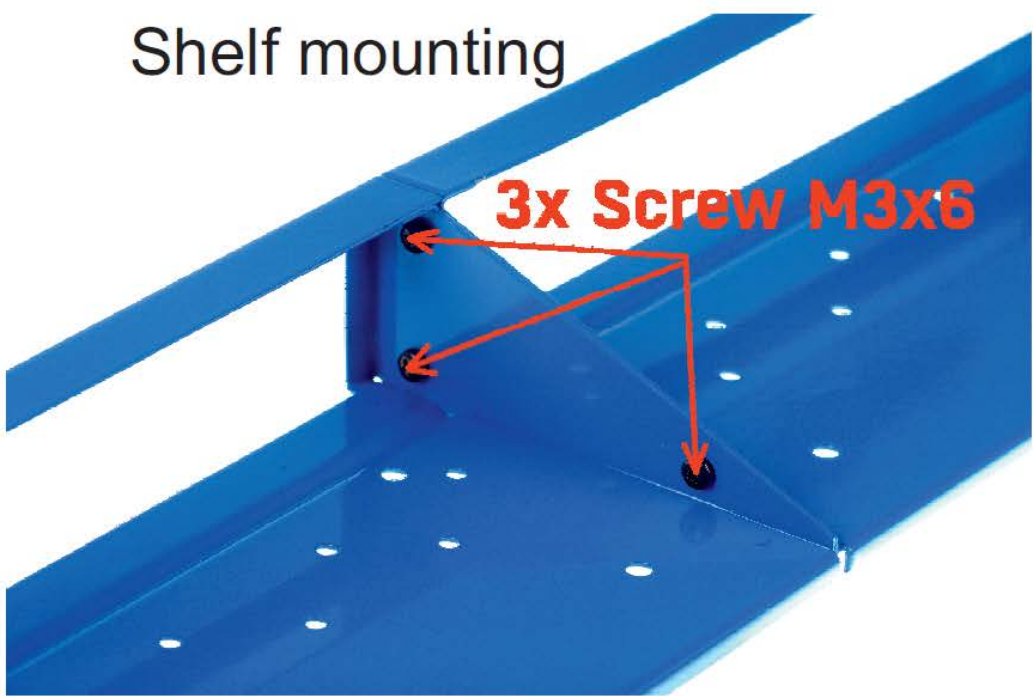

Rack Shelf 1U

Profile and accessories for two or more devices installed to 19" 1U cabinet position.

Install 2x Poseidon2 4xxx or/and HWg-SMS-GW2 to 19" cabinet. You can also install combination of Poseidon2, Porbox2, I/O controller2, PortStore5, and HWg-WLD products.

GSM gateway & GSM modem options

Package Content

1x Left part
1x Right part

15x M3x6 4x M4x6

4x Rack Mount set

Shelf mounting

3x Screw M3x6

Device mounting