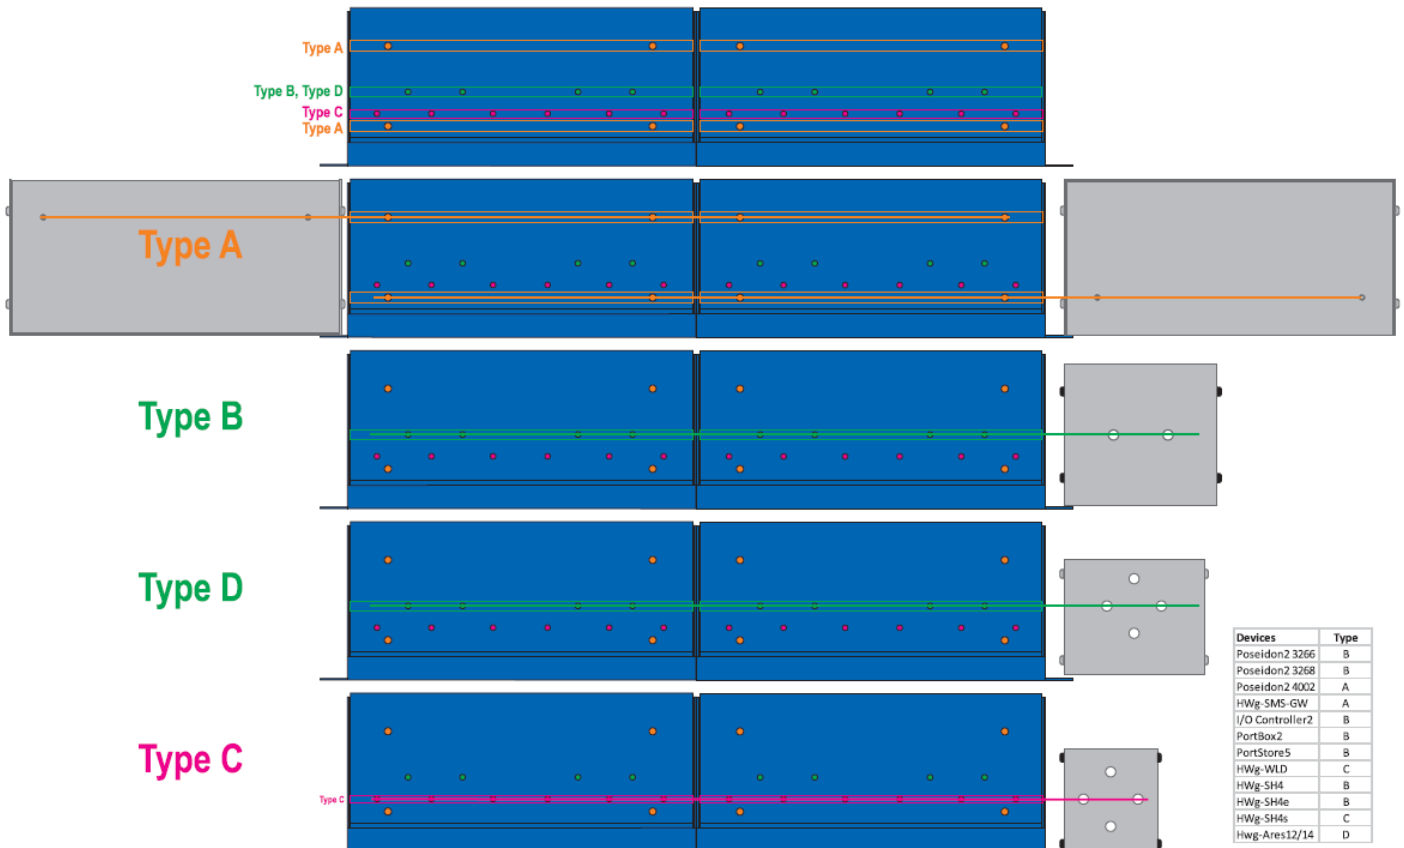

Mounting holes in Rack Shelf 1U

Devices	Type
Poseidon2 3266	B
Poseidon2 3268	B
Poseidon2 4002	A
HWg-SMS-GW	A
I/O Controller2	B
PortBox2	B
PortStore5	B
HWg-WLD	C
HWg-SH4	B
HWg-SH4e	B
HWg-SH4s	C
HWg-Ares12/14	D