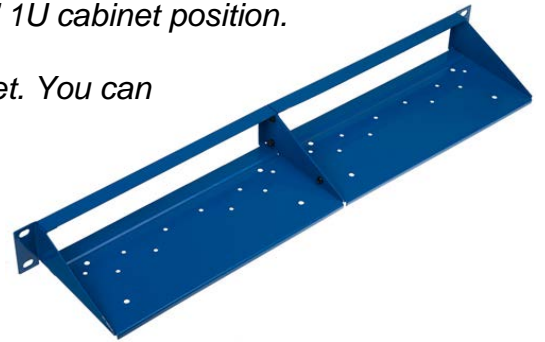

Rack Shelf 1U

Profile and accessories for two or more devices installed to 19" 1U cabinet position.

Install 2x Poseidon2 4xxx or/and HWg-SMS-GW2 to 19" cabinet. You can also install combination of Poseidon2, Porbox2, I/O controller2, PortStore5, and HWg-WLD products.

GSM gateway & GSM modem options

Package Content

1x Left part
1x Right part

15x M3x6 4x M4x6

4x Rack Mount set

Shelf mounting

3x Screw M3x6

Device mounting