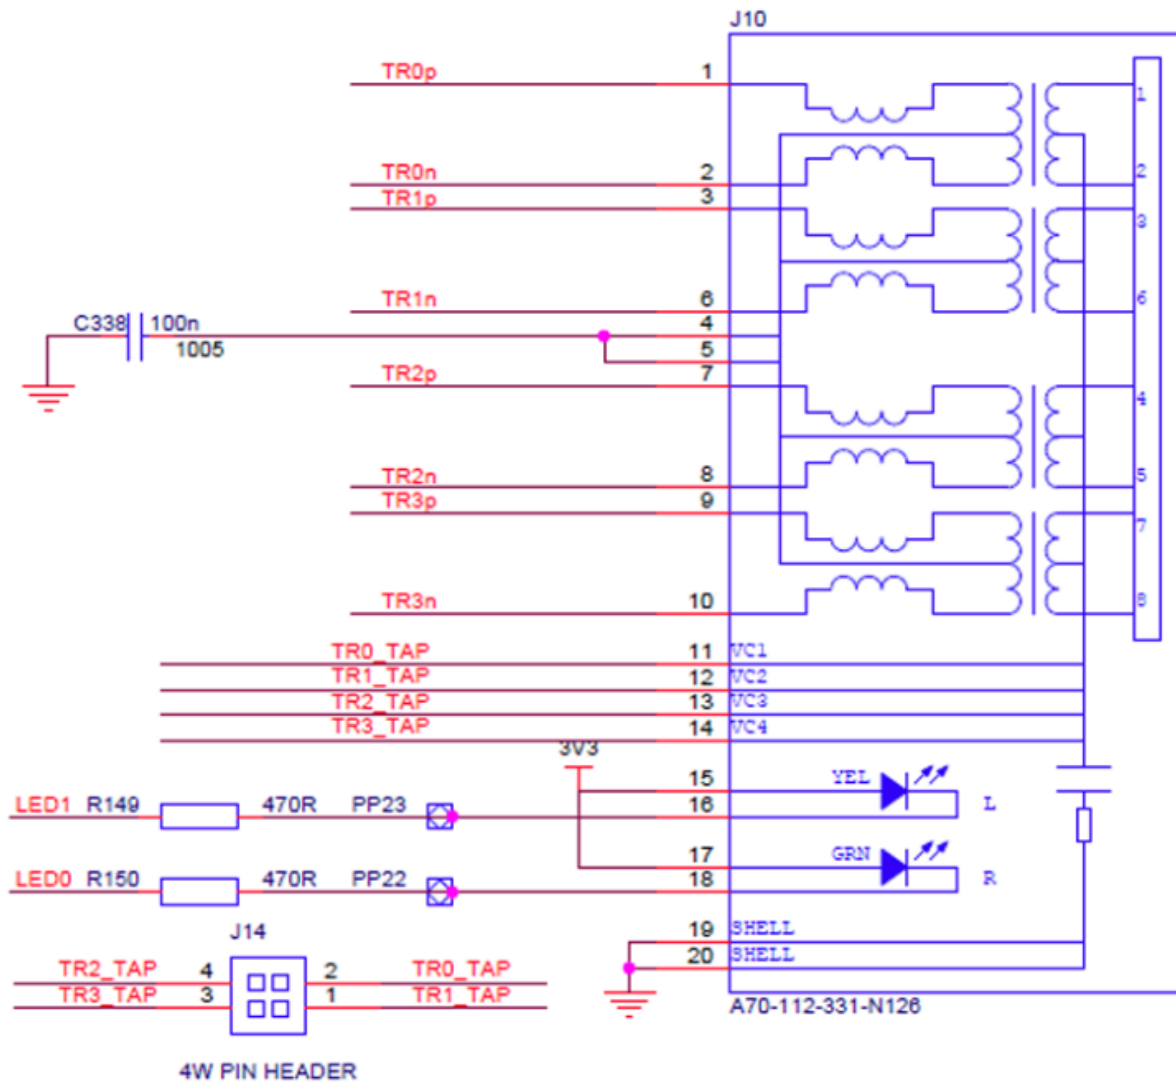

Raspberry Pi

RJ45 Connector