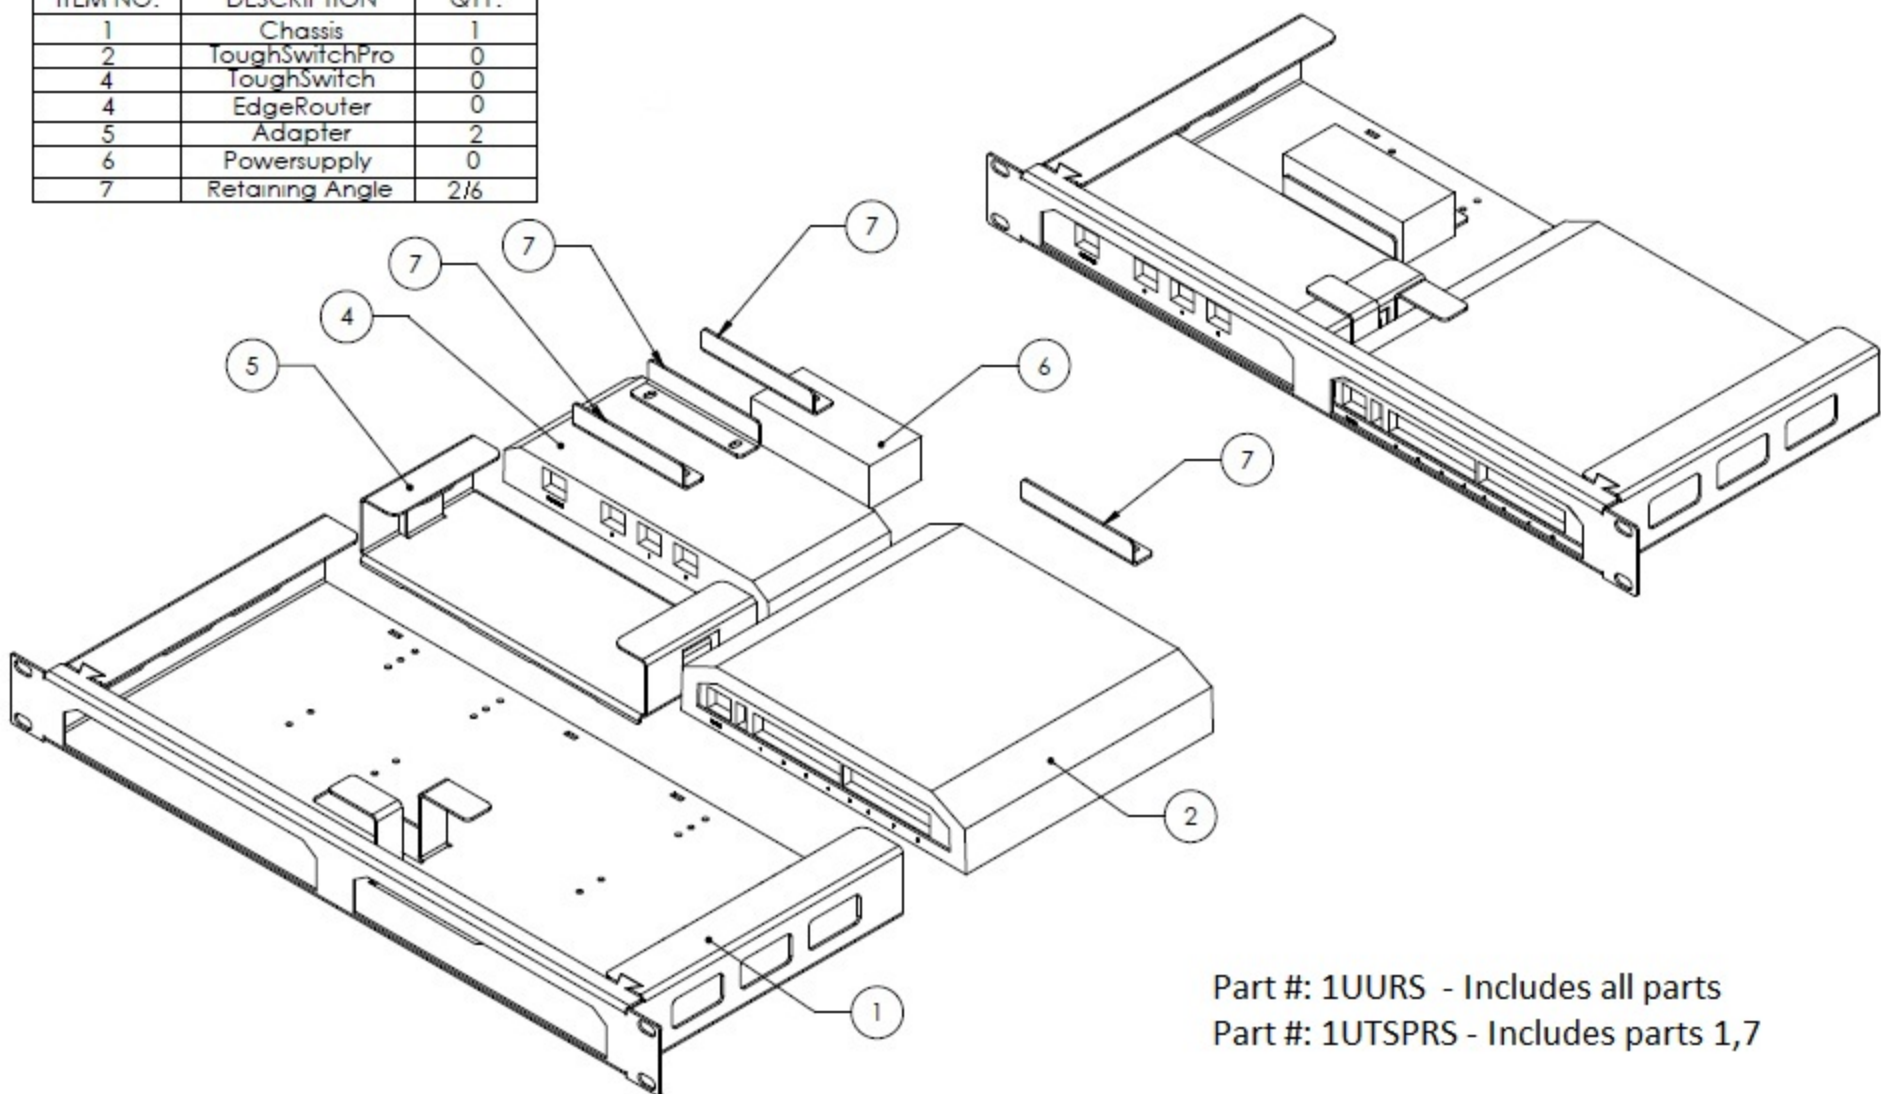

ITEM NO.	DESCRIPTION	QTY.
1	Chassis	1
2	ToughSwitchPro	0
4	ToughSwitch	0
4	EdgeRouter	0
5	Adapter	2
6	Powersupply	0
7	Retaining Angle	2/6

Part #: 1UURS - Includes all parts
 Part #: 1UTSPRS - Includes parts 1,7